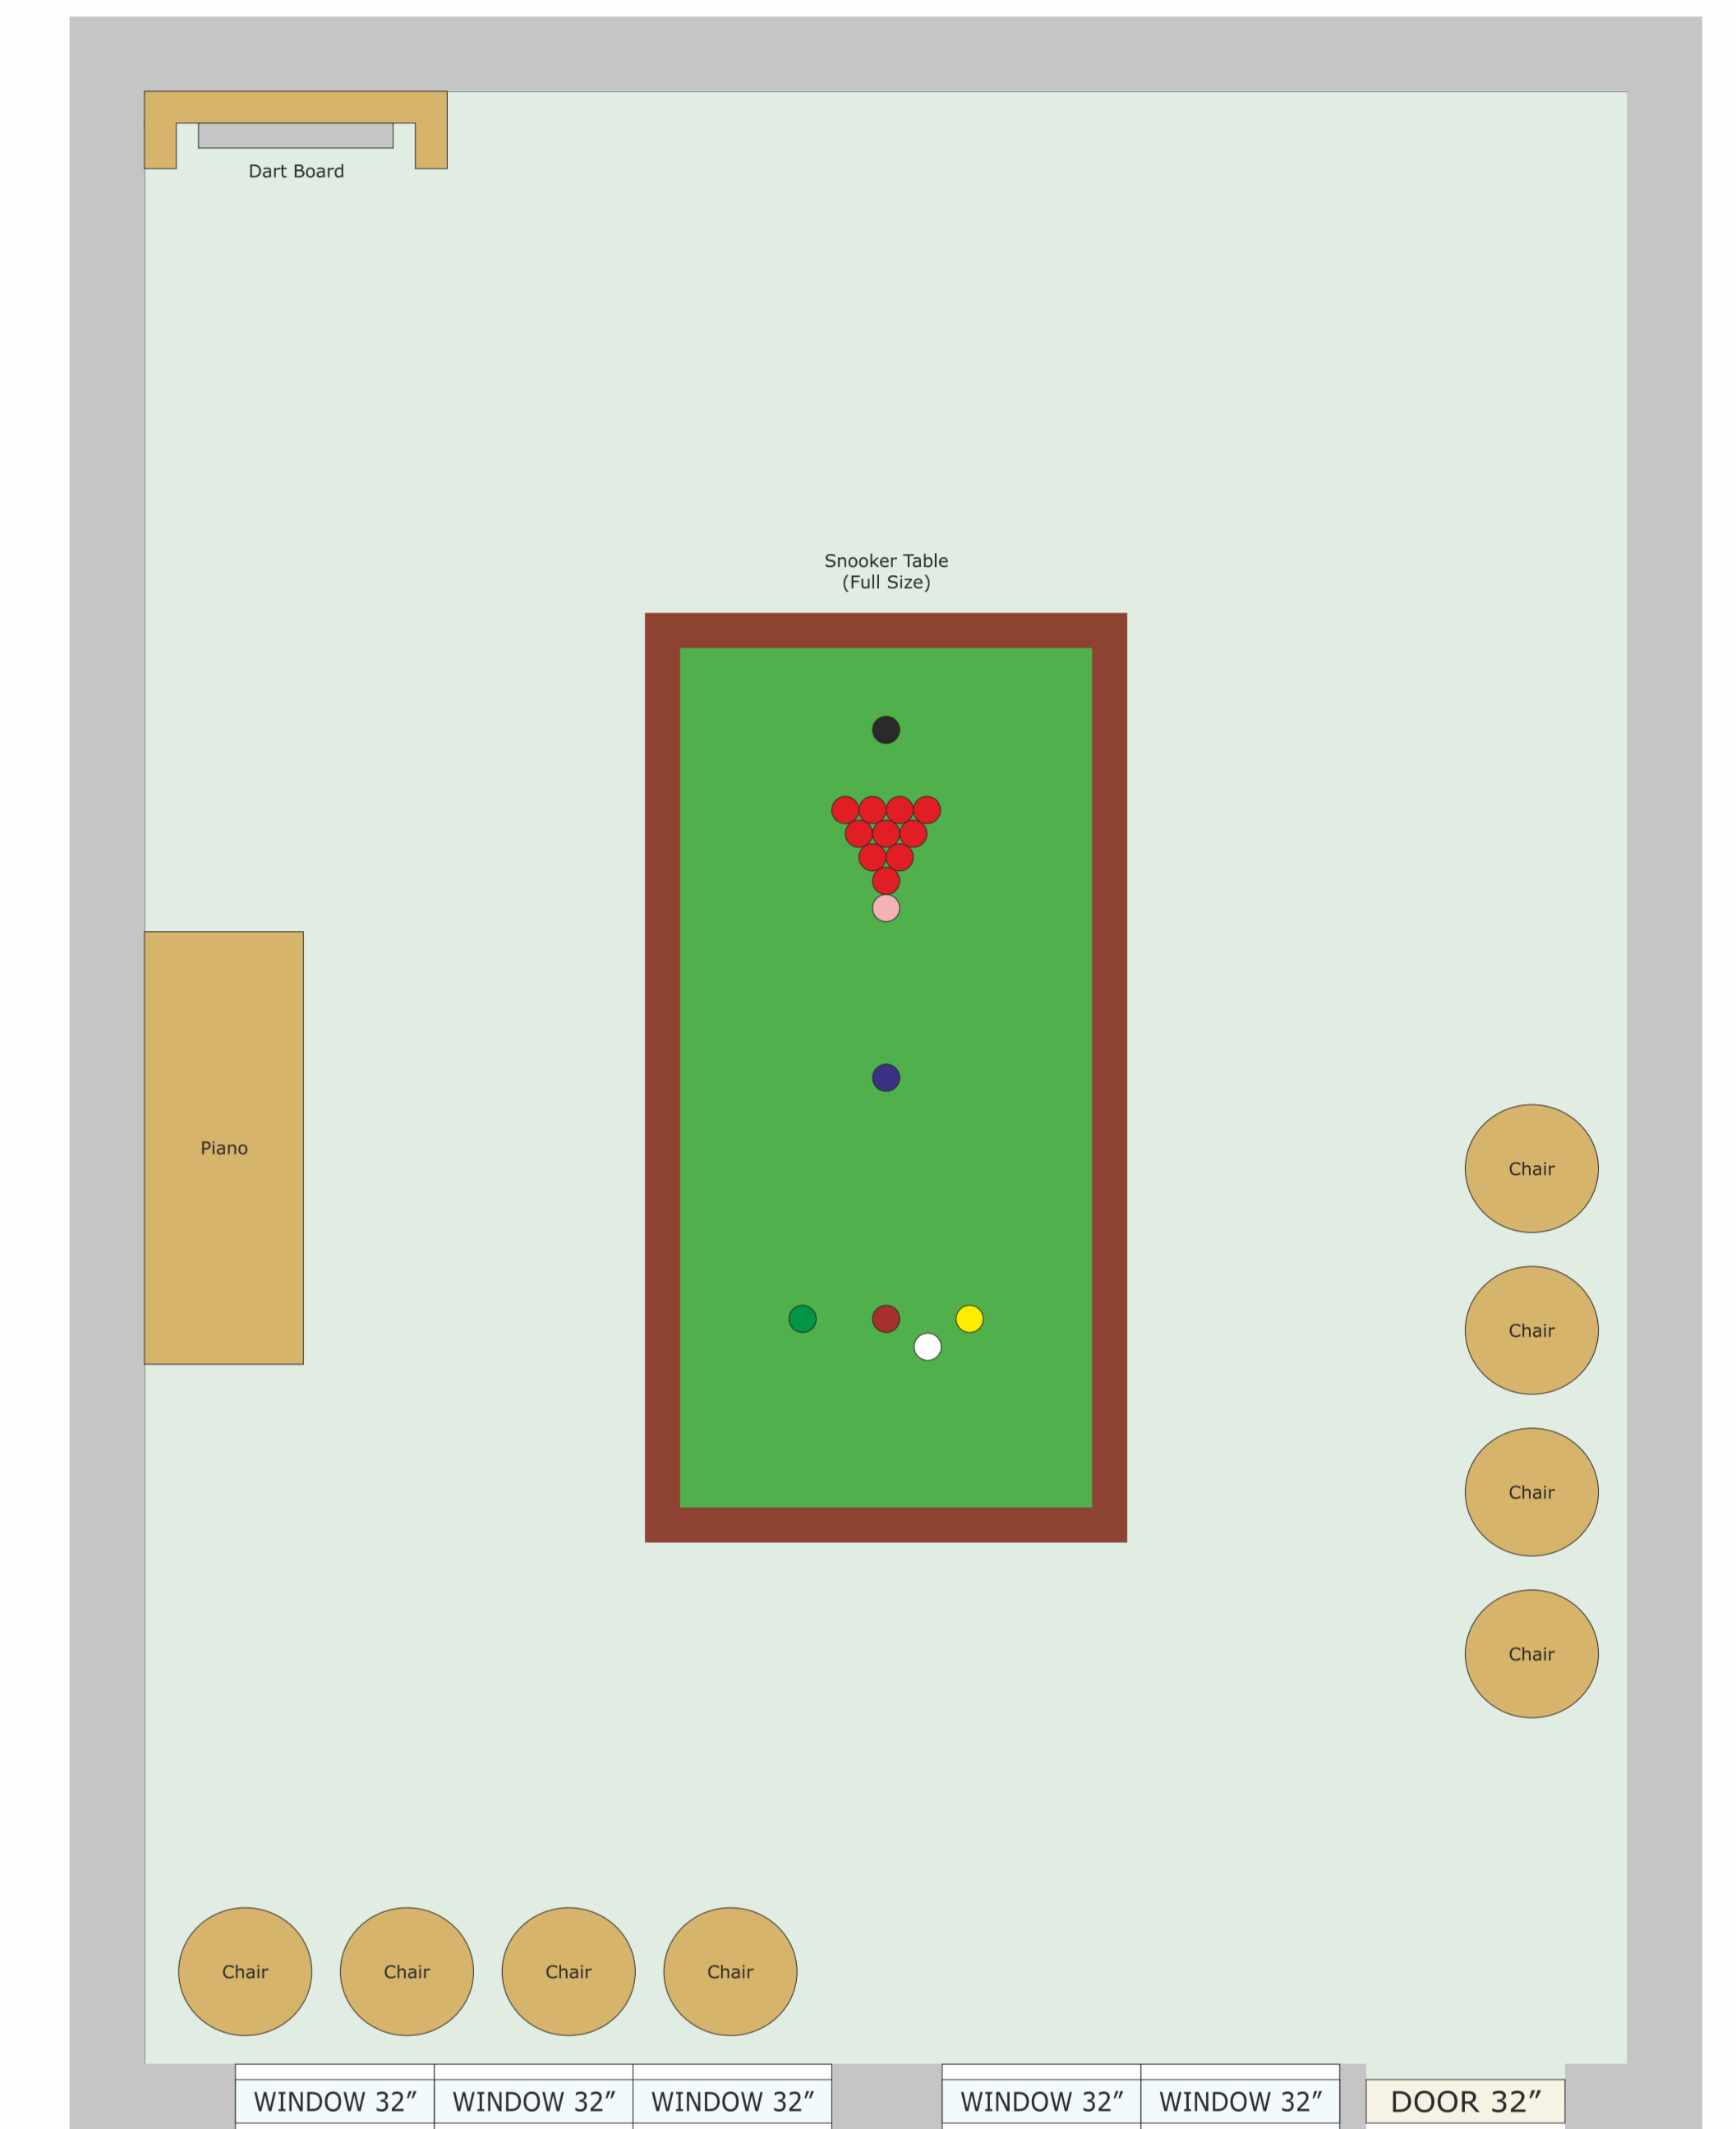

**BARBECUE AREA
(Outdoors)**

Ground Floor

Please Note:

We have made every effort to represent the house accurately and to scale but cannot guarantee any detail.

Doorway measurements are the maximum width of object that will pass through, not necessarily the width of the door.

If you have a particular concern about access, perhaps for a wheelchair, please contact us to discuss your requirements.

Bicclescombe Grange

First Floor

Second Floor

Games Room
(Separate building)

Scale (in Feet)

Please Note:

We have made every effort to represent the house accurately and to scale but cannot guarantee any detail.

Doorway measurements are the maximum width of object that will pass through, not necessarily the width of the door.